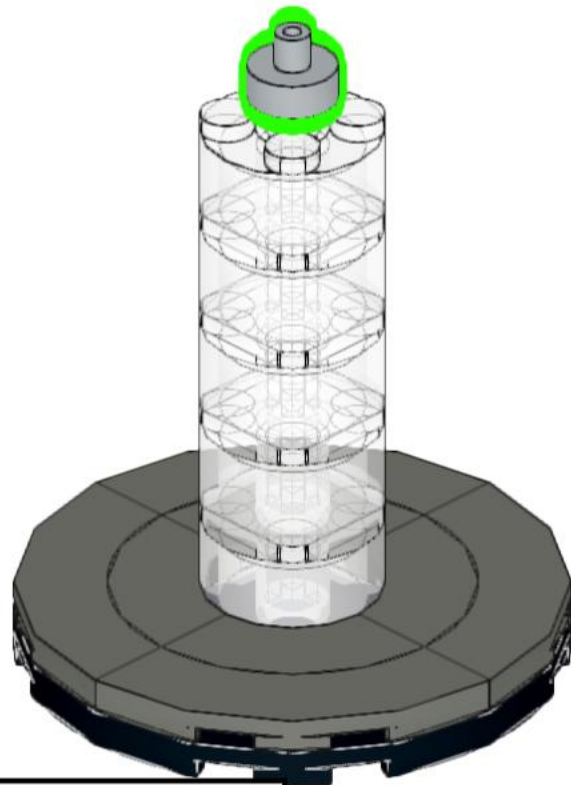

7 1x

① 1:1

8 1x